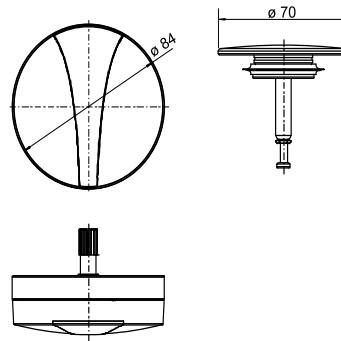

### Item number

05.098.56..0000

### Product description

Operating unit for functional unit SWING  
consisting of operating unit with returnable rotary knob and valve plug in matt black, packed in a box