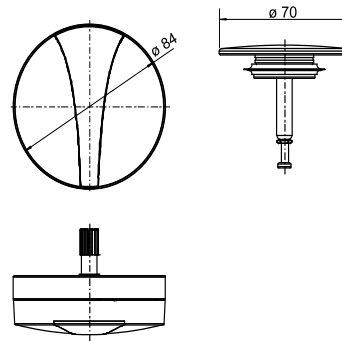

05.098.01..0000

SANIT Operating unit for waste + overflow assembly SWING, alpine white

Item number

05.098.01..0000

Product description

Operating unit for functional unit SWING
consisting of operating unit with returnable rotary knob and valve plug alpine white, packed in a box