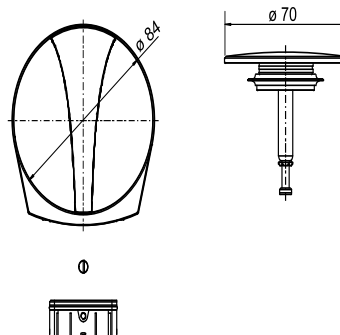

05.036.01..0000

SANIT Operating unit for waste + overflow assembly SWING PLUS, alpine white

Item number

05.036.01..0000

Product description

Operating unit for SWING PLUS functional unit consisting of operating unit (with returnable rotary knob) and valve plug alpine white, with rectangular aerator flow rate class C, packed in a box