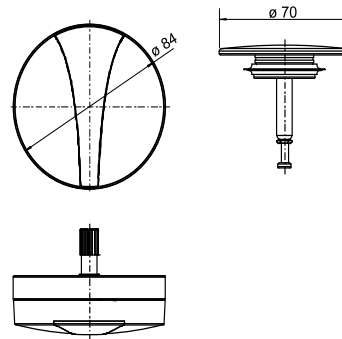

05.098.81..0000

SANIT Operating unit for waste + overflow assembly SWING, chrome

Item number

05.098.81..0000

Product description

Operating unit for functional unit SWING, chrome consisting of operating unit with returnable rotary knob, incl. 3 design elements in color alpine-white, matt chrome and black RAL 9005 and chromed valve plug, packed in a box