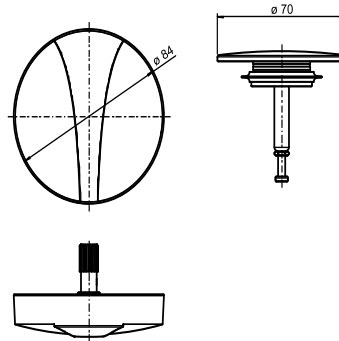

05.097.81..0000

SANIT Operating unit for waste + overflow assembly BASIC, chrome

Item number

05.097.81..0000

Product description

Operating unit for functional unit BASIC
colour: chrome, consisting of rotary knob and valve plug, packed in a box