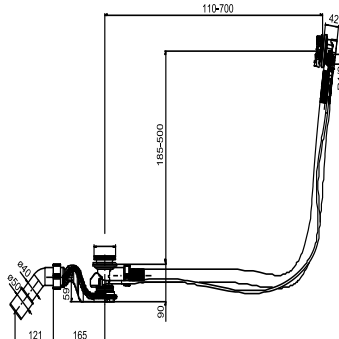

## SANIT Functional unit SWING PLUS, install. height 90 mm, bowden cable 1m

### Item number

35.329.00..0000

### Product description

SWING PLUS functional unit (installation height 90 mm) plastic, with water inlet, universal water connection R1/2 male thread, bowden cable 1 m, with flexible overflow, with flow-optimised trap, compact installation height (90 mm) and waste bend d:40/50 mm, without operating unit, with installation set, for special bathtubs and whirlpools, packed in a box

tested to DIN EN 274, monitored Accessories: connecting set code no. 05.211.00..0000