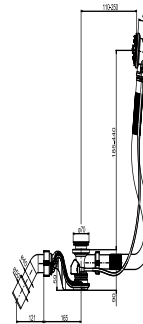

35.331.00..S000

SANIT Functional unit SWING+BASIC, install. height 90 mm

Item number

35.331.00..S000

Product description

Functional unit SWING + BASIC (installation height 90 mm) plastic, bowden cable 650 mm, flexible overflow, with flow-optimised trap, compact installation height (90 mm) and waste bend d:40/50 mm, without operating unit, with installation set, for bathtubs with rotary eccentric actuation, packed in a box tested to DIN EN 274, monitored