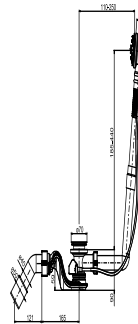

35.331.00..1000

SANIT Functional unit SWING+BASIC, install. height 90 mm

Item number

35.331.00..1000

Product description

Functional unit SWING + BASIC (installation height 90 mm) plastic, bowden cable 650 mm, fixed overflow, with flow-optimised trap, compact installation height (90 mm) and waste bend d:40/50 mm, without operating unit, with installation set, for bathtubs with rotary eccentric actuation, packed in a box

tested to DIN EN 274, monitored