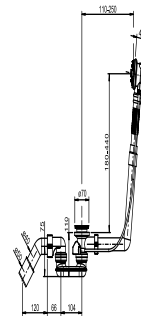

35.314.00..1000

SANIT Functional unit SWING+BASIC, install. height 110 mm

Item number

35.314.00..1000

Product description

Functional unit SWING + BASIC (installation height 110 mm)
plastic, fixed overflow, bowden cable 650 mm, with trap and waste bend d:40/50 mm, without operating unit, with installation set, for cable-operated baths, packed in a box

Test mark: DIN EN 274-2, monitored