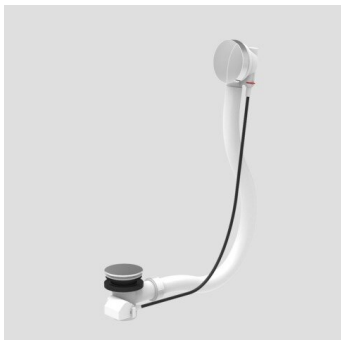

## SANIT waste + overflow BASIC with flexible overflow, without trap

### Product description

Waste and overflow assembly BASIC with flexible overflow, without trap plastic, cable 650 mm, chrome-plated operating unit with overspeed protection, valve plug, for cable-operated baths, packed in a box tested to DIN EN 274, monitored