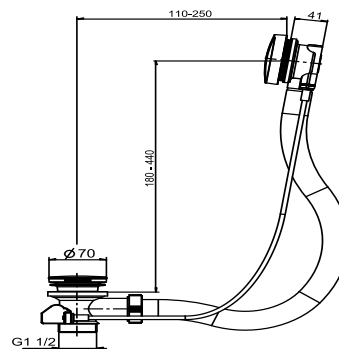

## SANIT waste + overflow BASIC with flexible overflow, without trap

### Item number

35.320.00..0000

### Product description

Waste and overflow assembly BASIC with flexible overflow, without trap plastic, cable 650 mm, chrome-plated operating unit with overspeed protection, valve plug, for cable-operated baths, packed in a box tested to DIN EN 274, monitored