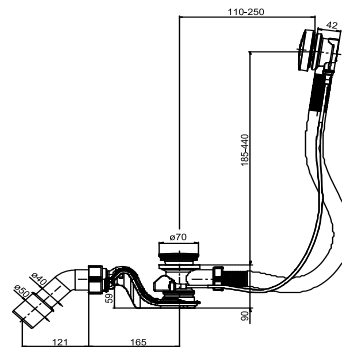

## SANIT waste + overflow BASIC, install. height, flexible overflow

### Item number

35.333.00..S000

### Product description

Waste and overflow assembly BASIC with flexible overflow (installation height 90 mm) plastic, cable 650 mm, with flow-optimised trap, compact installation height (90 mm) and waste bend d:40/50 mm, operating unit with overspeed protection valve plug, for bathtubs with rotary eccentric actuation, chrome plated operating unit and valve plug, packed in a plastic bag tested to DIN EN 274, monitored