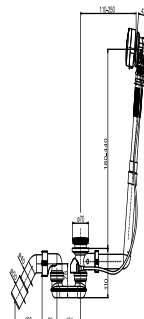

## SANIT waste + overflow assembly SWING PLUS, install. height 110 mm

### Product description

Waste and overflow assembly SWING PLUS (installattion height 110 mm) plastic, with water inlet, universal water connection R 1/2 male thread, cable 650 mm with trap and waste bend d: 40/50 mm, operating unit with returnable rotary knob, plug and installation set, rectangular aerator (flow rate class C), for bathtubs with rotary eccentric actuation, packed in a box tested to DIN EN 274, monitored