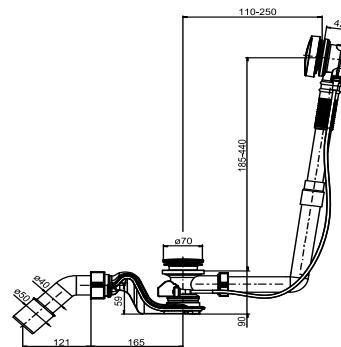

## SANIT waste + overflow assembly BASIC , install. height 90 mm

Item number	Product description
35.333.00..0000	Waste and overflow assembly BASIC (installation height 90 mm) plastic, cable 650 mm, with flow-optimised trap, compact installation height (90 mm) and waste bend d:40/50 mm, chrome-plated operating unit with overspeed protection, valve plug, for bathtubs with rotary eccentric actuation, packed in a box tested to DIN EN 274, monitored