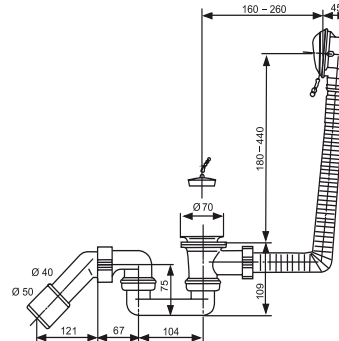

35.038.00..S000

SANIT waste + overflow assembly 833, install. height 110 mm, flexible overflow

Item number

35.038.00..S000

Product description

Waste and overflow assembly 833 (installation height 110 mm) plastic, with flexible overflow, trap and waste bend d:40/50 mm, chrome-plated clamp rosette and plug, for baths, packed in a plastic bag