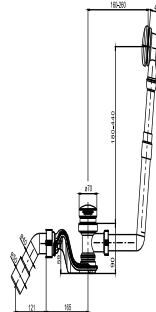

35.064.00..0000

SANIT Push-push waste + overflow assembly 837, install. height 90 mm, with chromed push-push operating unit

Item number

35.064.00..0000

Product description

Push-push waste and overflow assembly 837 (installation height 90 mm) with chromed push-push operating unit, plastic, push-push assembly with flow-optimised trap, chrome-plated overflow rosette and waste bend diameter 40/50 mm, packed in a box