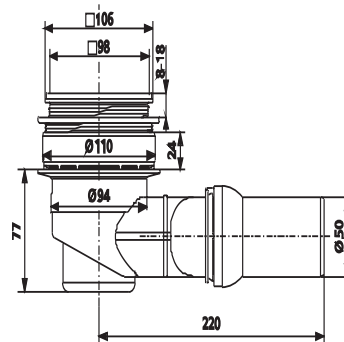

34.043.00..0000

SANIT Waste 823/BW for shower board

Item number

34.043.00..0000

Product description

Waste 823/BW for shower board, horizontal outlet
for use with shower board for level-access showers, installation depth 77 mm + height of shower board H, drainage flow rate 0.7 l/sec according to DIN EN 1253, with height-adjustable stainless steel grid that can be rotated through 360deg, with removable trap insert, horizontal outlet d:50, with protection, packed in a box
Material: PP plastic/stainless steel

tested to DIN EN 274 and 1253