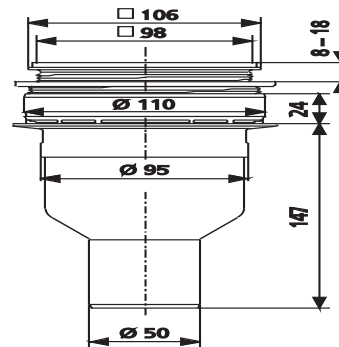

34.044.00..S000

SANIT Waste 823/BS screw grid for shower board

Item number

34.044.00..S000

Product description

Waste 823/BS for shower board, vertical outlet, with screwed grid
for use with shower board for level-access showers, drainage flow rate 1.1 l/sec according to DIN EN 1253, with height-adjustable stainless steel grid that can be rotated through 360deg, with removable trap insert, vertical outlet of d:50 mm, with protection, packed in a box
Material: PP plastic/stainless steel

tsted to DIN EN 274 and 1253