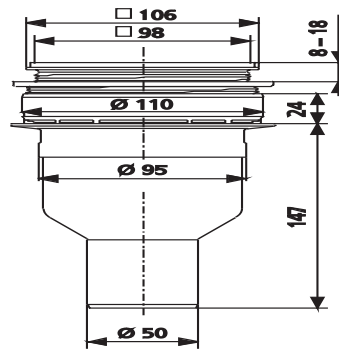

### Item number

34.044.00..0000

### Product description

Waste 823/BS for shower board, vertical outlet  
for use with shower board for level-access showers, drainage flow rate 1.1 l/sec according to DIN EN 1253, with height-adjustable stainless steel grid that can be rotated through 360deg, with removable trap insert, vertical outlet of d:50 mm, with protection, packed in a box  
Material: PP plastic/stainless steel