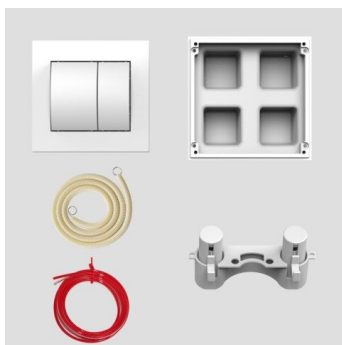

16.301.01..0000

SANIT WC actuator 2V pneumatic white

Item number

16.301.01..0000

Product description

Pneumatic WC actuator, dual flush

for concealed cisterns with small access opening, CC-121-S-FO-2V-2C, CC-122-S-UO-2V-2C, CC-150-S-UO-2V-2C, CC-150-S-FO-2V-2C and CC-120-S-FO-2V-2C

plastic, for brick and drywall installation, for installation in furniture, w/h 120 x 114 mm, height above tiles 20 mm, minimum installation depth from front edge of wall covering to back edge of roughing-in box 65 mm, in parallel to pneumatic dual flush WC remote flush actuation, it is also possible to actuate flushing of the cistern via Series 700 buttons as dual flushing, start/stop or one-time flushing, with the exception of glass/electronic button 706, consisting of: dual flush WC push button with pneumatic push button unit, dual flush pneumatic lift device, roughing-in box with protection, dual flush pneumatic hose - 2.35 m, empty pipe set with 1.7 m pull cord, installation instructions and fastenings, packed in a box