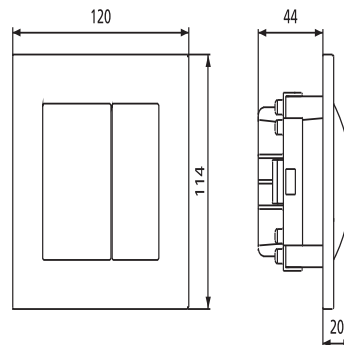

16.301.01..0000

SANIT WC actuator 2V pneumatic white

Item number

16.301.01..0000

Product description

Pneumatic WC actuator, dual flush

for concealed cisterns with small access opening, CC-121-S-FO-2V-2C, CC-122-S-UO-2V-2C, CC-150-S-UO-2V-2C, CC-150-S-FO-2V-2C and CC-120-S-FO-2V-2C

plastic, for brick and drywall installation, for installation in furniture, w/h 120 x 114 mm, height above tiles 20 mm, minimum installation depth from front edge of wall covering to back edge of roughing-in box 65 mm, in parallel to pneumatic dual flush WC remote flush actuation, it is also possible to actuate flushing of the cistern via Series 700 buttons as dual flushing, start/stop or one-time flushing, with the exception of glass/electronic button 706, consisting of: dual flush WC push button with pneumatic push button unit, dual flush pneumatic lift device, roughing-in box with protection, dual flush pneumatic hose - 2.35 m, empty pipe set with 1.7 m pull cord, installation instructions and fastenings, packed in a box