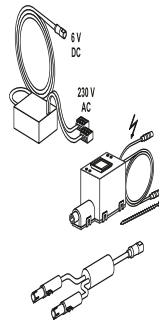

05.330.00..0000

SANIT WC control INEO Reed dual flush mains

Item number

05.330.00..0000

Product description

Automatic WC interval flush INEO REED

dual flush electronic automatic WC interval flush device for concealed cisterns with access opening in combination with Sanit dual flush push plates, with low-noise low-voltage motor as lifting device and control electronics, voltage input and output with mistake-proof plug connection, packed in a box

Parameters:

- defined flush volumes adjustable via flush valve INEO
- Interval flushing factory-set 24 h after last use

power supply: compact power supply 100-240V AC/6V DC Accessories: - service and maintenance remote control code no. 03.806.00..0000 - concealed installation module code no. 03.933.00..0000 Note:

For the concealed cisterns CC-120-S, CC-150-S and CC-200-S a motor bracket code no. 05.339.00..0000 and a universal flush valve INEO code no. 03.982.00..0000 is required.