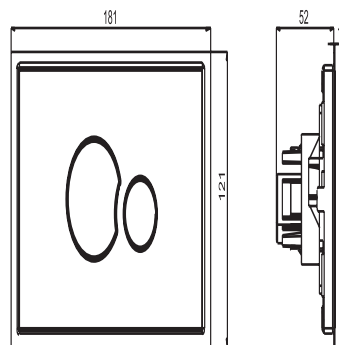

16.721.C8..0000

SANIT Push plate SG706 glass/glass black

Item number

16.721.C8..0000

Product description

Push plate SG 706, flush mounted

l/w/h: 181/121/1 mm, glass, for concealed cisterns with small access opening, dual flush, consisting of actuator frame, push buttons, polished stainless steel frame and fixing bolts, packed in a box

Material/colour: glass/black

Accessories:

- WC retrofit blind frame 10 mm, polished stainless steel polished code no. 04.067.00..0000