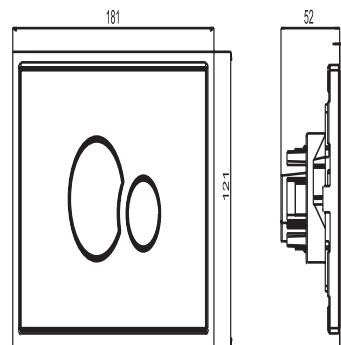

16.720.C9..0000

SANIT Push plate SG706 glass/glass white

Item number

16.720.C9..0000

Product description

Push plate SG 706, flush mounted

l/w/h: 181/121/1 mm, glass, for concealed cisterns with small access opening, dual flush, consisting of actuator frame, push buttons, polished stainless steel frame and fixing bolts, packed in a box

Material/colour: glass/white

Accessories:

- WC retrofit blind frame 10 mm, polished stainless steel code no. 04.067.00..0000