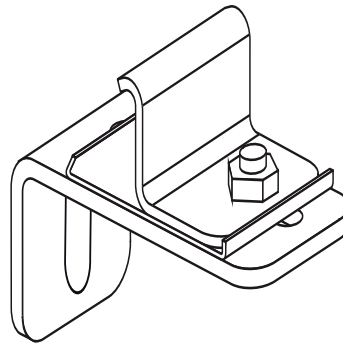

## **SANIT Rail fixture for drywall system 996**

### **Product description**

Rail fixture  
for SANIT drywall construction system 996, galvanised, 80x50x5 mm, for floor, wall and ceiling fixation of installation  
walls, incl. fastenings, packed in a plastic bag