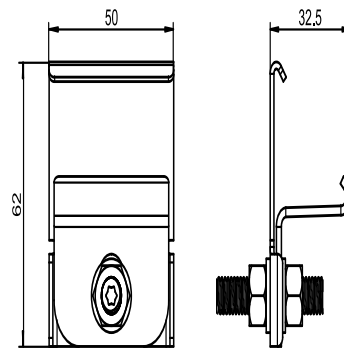

05.201.00..0000

SANIT pipe clamp mounting M8

**Item
number**

05.201.00..0000

Product description

Pipe clamp mounting M8 for SANIT drywall construction system 996, for fixation of pipe clamps to installation walls, packed in a plastic bag