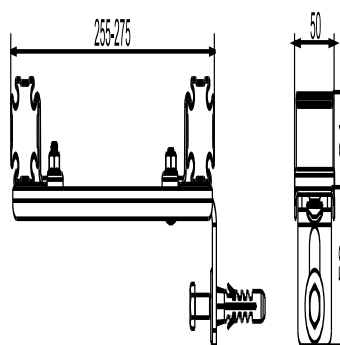

03.723.00..S000

SANIT multi-connector 996, maximum depth 315 mm

Item number

03.723.00..S000

Product description

Multi-connector 996
angle with multi-connector for SANIT drywall construction system 996, for infinite adjustment of the installation wall depth from 255 to 315 mm, incl. rail fixture and fastenings, packed in a plastic bag