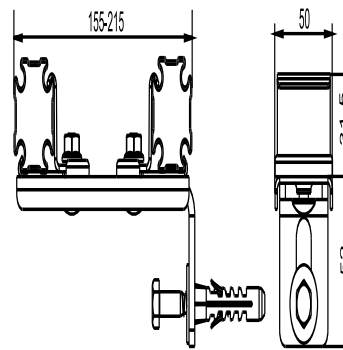

03.723.00..0000

SANIT multi-connector 996, maximum depth 215 mm

Item number

03.723.00..0000

Product description

Multi-connector 996

angle with multi-connector for SANIT drywall construction system 996, for infinite adjustment of the installation wall depth from 155 to 215 mm, incl. rail fixture and fastenings, packed in a plastic bag