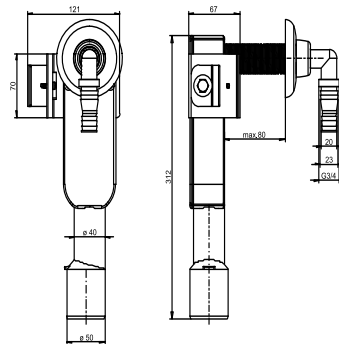

17.282.00..0000

SANIT Module 996 for washing machine connection

Item number

17.282.00..0000

Product description

Module for washing machine connection

for SANIT drywall construction system 996, consisting of metal support plate with concealed trap for washing machines and dishwashers, outlet DN 40/50, with rosette and chromium plated nozzle, material for the fixation to a SANIT profile bar, packed in a box