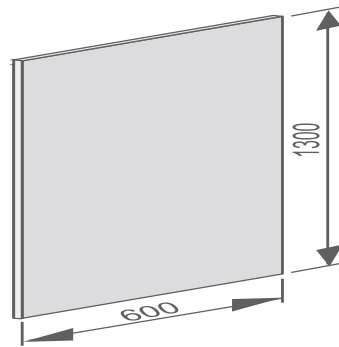

17.115.00..S000

SANIT GKBI cladding panel 1300x600

Item number

17.115.00..S000

Product description

Plasterboard cladding panel 1300x600x 18 mm
for SANIT drywall construction system 996, 18 mm thick, without cut-outs, for single-layer cladding of installation walls