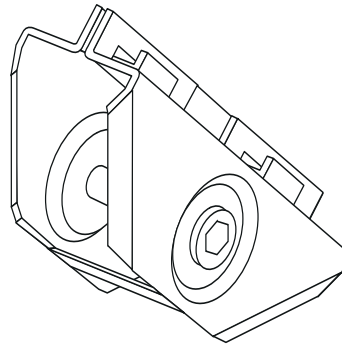

03.332.00..0000

SANIT Corner connection drywall system 996 (x10)

Item number

03.332.00..0000

Product description

Corner connector
for SANIT drywall construction system 996, for the angular, force-fit connection of rails, pre-assembled unit made of galvanised steel, with M5 hexagon socket screw and pressure spring