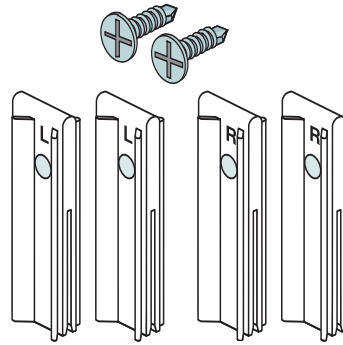

03.754.00..0000

SANIT Connection set for drywall system 996

Item number

03.754.00..0000

Product description

Connection set
for SANIT drywall construction system 996, for installation on pre-wall elements to be integrated into installation walls of
SANIT drywall construction system 996, consisting of 4 clamps and 2 fixing screws, packed in a plastic bag