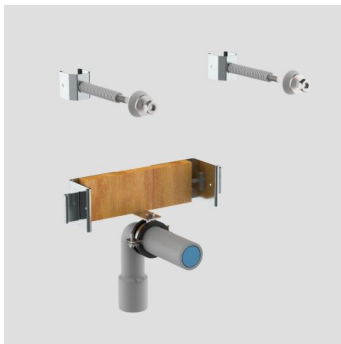

17.286.00..0000

SANIT washbasin module for single hole mixers

Item number

17.286.00..0000

Product description

Washbasin module for single hole mixers w/d: 305x70 mm, for SANIT drywall construction system 996, for washbasins with 280 mm mounting distance, consisting of waterproof plywood board with steel side sheets (galvanized), without connections for water supply, brackets with 2 M10 bolts for fastening washbasin incl. protection cap, with waste bend DN 50/40, rubber collar DN 40/32, with sound-insulated clip, packed in a box