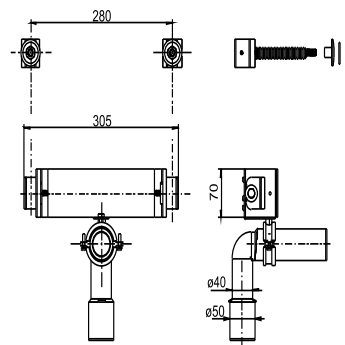

17.286.00..0000

SANIT washbasin module for single hole mixers

Item number

17.286.00..0000

Product description

Washbasin module for single hole mixers w/d: 305x70 mm, for SANIT drywall construction system 996, for washbasins with 280 mm mounting distance, consisting of waterproof plywood board with steel side sheets (galvanized), without connections for water supply, brackets with 2 M10 bolts for fastening washbasin incl. protection cap, with waste bend DN 50/40, rubber collar DN 40/32, with sound-insulated clip, packed in a box