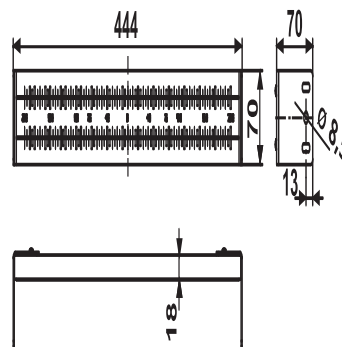

17.275.00..0000

SANIT Module for exposed mixers

Item number

17.275.00..0000

Product description

Module for exposed mixers

w/h/d:: 444/70/70 mm, for installation in empty elements or directly in drywall constructions, consisting of a waterproof plywood board with steel side brackets (galvanised), without connections for water supply, incl. fastening set, packed in a box

Note: when using module connector code no. 03.333.00..0000 installation in SANIT drywall construction system 996 possible