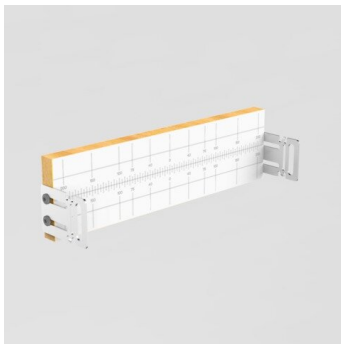

17.268.00..0000

SANIT Module for concealed or exposed mixers

Item number

17.268.00..0000

Product description

Module for concealed or exposed mixers for wall plates

w/h/d: 444/120/98 mm, for installation in empty elements or directly in drywall constructions, consisting of a waterproof plywood board with steel side brackets (galvanised) and fastening set, packed in a box