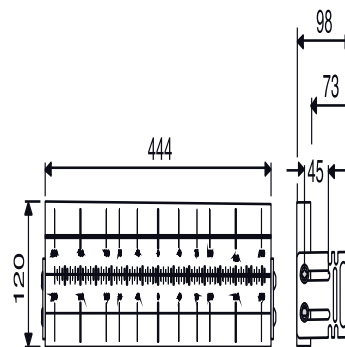

17.268.00..0000

SANIT Module for concealed or exposed mixers

Item number

17.268.00..0000

Product description

Module for concealed or exposed mixers for wall plates

w/h/d: 444/120/98 mm, for installation in empty elements or directly in drywall constructions, consisting of a waterproof plywood board with steel side brackets (galvanised) and fastening set, packed in a box

Note: when using module connector code no. 03.333.00..0000 installation in SANIT drywall construction system 996 possible