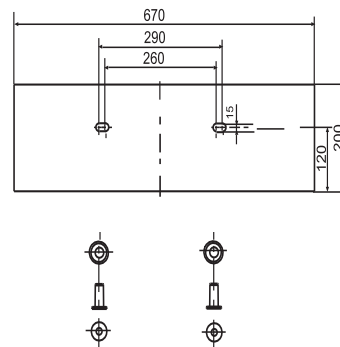

16.006.00..0000

SANIT Sound-absorbing set for Wash basin to W:750

Item number	Product description
16.006.00..0000	<p>Sound absorbing set for wash basin sound insulating board, white, incl. rosette M10 for wash basin, up to 750 mm wide, 100 % recyclable, to interrupt the sound bridge between tiles and sanitary ceramic, packed in a plastic bag</p> <p>Quality: RG 70 kg/m³, 4 mm thick, with test certificate</p>