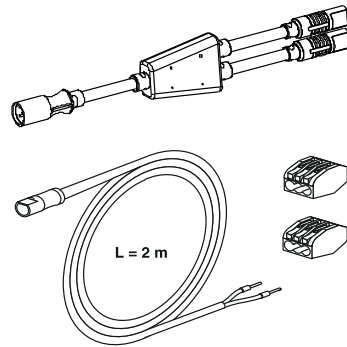

## SANIT Y-plug with 2m cable

### Product description

Y-plug with 2 m cable  
for flush release via potential free switches (buttons) or folding supports with electrical switches (ERLAU, HEWI, NORMBAU, AMS, PBA, FRELU etc.), or floor and wall switches, door contacts, light barriers etc., with 2 m cable and coded plug for error-safe installation, packed in a box