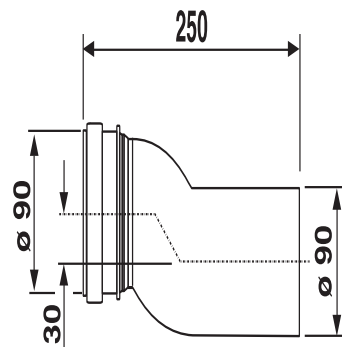

58.121.00..0000

SANIT WC offset connection bend INEO SOLO wall wc

Item number

58.121.00..0000

Product description

WC offset connection bend for INEO SOLO DN 90, offset by 30 mm for wall-hung WCs in black PE plastic, weldable, for connecting a wall-hung WC to the waste-water system, where heights of 210 to 230 mm are to be bridged at the wall, packed in a box