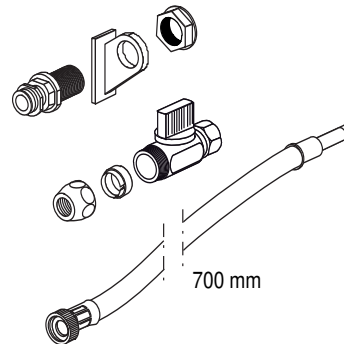

03.996.00..0000

SANIT Water connection INEO SOLO bottom inlet

Item number

03.996.00..0000

Product description

Bottom inlet water connection set for INEO SOLO Water connection set for INEO SOLO with bottom water inlet consisting of: ball valve 3/8 with cap nut and seal, brass connection pipe 3/8, fill valve bracket with locknut, cone compression fitting 3/8, reinforced hose 700 mm, 3/8 knurled nut x 10 mm pipe, mounting instructions, packed in a plastic bag