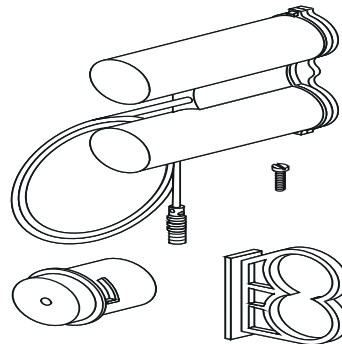

05.289.00..0000

SANIT Battery compartment 6V DC for WC control

Item number

05.289.00..0000

Product description

Battery compartment 6V DC for push plates for SANIT concealed cisterns with small access opening, CC-121-S-FO-2V-2C, and CC-122-S-UO-2V-2C, for 6V power supply Recommendation: 4 alkaline batteries 1.5V R14 (LR1924/1,5 V) Consisting of: Battery compartment h/w/d: 90 x 33 x 110 mm with connection cable 500 mm, special plug and fastenings, packed in a plastic bag