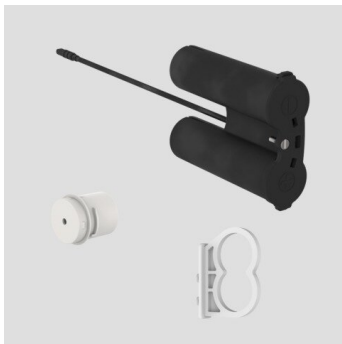

05.289.00..0000

SANIT Battery compartment 6V DC for WC control

Item number

05.289.00..0000

Product description

Battery compartment 6V DC for push plates for SANIT concealed cisterns with small access opening, CC-121-S-FO-2V-2C, and CC-122-S-UO-2V-2C, for 6V power supply Recommendation: 4 alkaline batteries 1.5V R14 (LR1924/1,5 V) Consisting of: Battery compartment h/w/d: 90 x 33 x 110 mm with connection cable 500 mm, special plug and fastenings, packed in a plastic bag