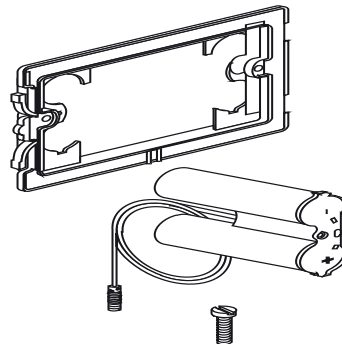

03.161.00..0000

SANIT Battery compart 6V DC for operat. plate

Item number

03.161.00..0000

Product description

Battery compartment 6V DC for WC control systems for SANIT concealed cisterns with small access opening, CC-121-S-FO-2V-2C, CC-121-S-UO-2V-2C, CC-122-S-UO-2V-2C, CC-150-S-UO-2V-2C, CC-150-S-FO-2V-2C, CC-120-S-FO-2V-2C, for 6V power supply, suitable for WC control systems code no. 16.742.xx..0000 Recommendation: 4 alkaline batteries 1.5V R14 (LR1924/1,5 V) Consisting of: Actuator frame for push button S 704 and S 700 , battery compartment h/w/d 90 x 33 x 110 mm with connection cable 500 mm, special plug and fastenings, packed in a box