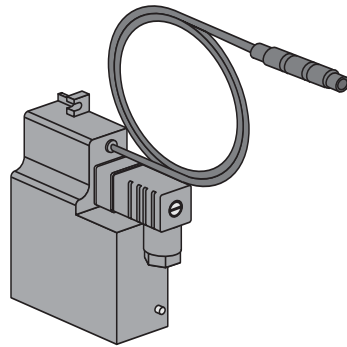

## SANIT Power supply 24V AC/6V DC

Item number

03.113.00..0000

Product description