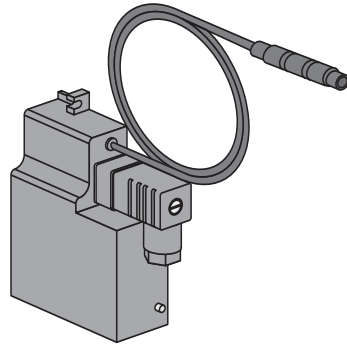

## SANIT Power supply 230V AC/6V DC single

Item number

03.112.00..0000

Product description