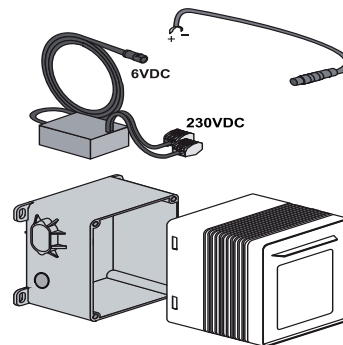

## SANIT Conc. power supply 230V AC/6V DC

### Product description

Concealed power supply 230V AC/6V DC for single and series installations

- for power supply of WC control system, small access opening, code no. 16.741.xx..0000 and 16.742.xx..0000 (no longer in the catalogue)
- for power supply of 1-5 infrared urinal control systems, code no. 16.094.xx..0000
- for power supply of 1-5 RL1 urinal control systems, code no. 03.338.00..0000 and 03.696.00..0000

consisting of: roughing-in box 965x122x85 mm, power supply unit with 2.1 m cable and special plug, tiling set and an additional special plug with +/- marking for expansion of series installation by the customer, packed in a box

The power supply unit must be installed outside the concealed cistern, taking into account the regulations regarding safe areas for electrical installations in sanitary rooms.

Specifications for single 6V DC cable connections in series installations: max. cable length 10 m, with a minimum cross-section of 2\* 0.75 mm<sup>2</sup>, material: Copper