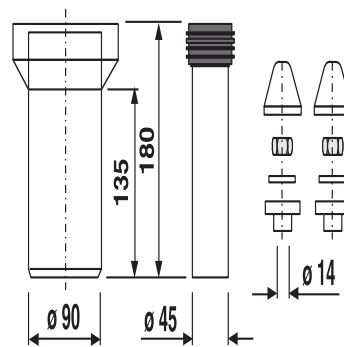

## SANIT WC connection kit 180mm DN90 PP white

### Item number

58.933.00..0000

### Product description

WC connection kit 180 mm, DN 90, complete  
in PP plastic, for wall-hung WCs, comprising: WC connection pipe d: 45 mm with flush pipe connector, WC connector DN 90 and white cover-up accessories, packed in a plastic bag