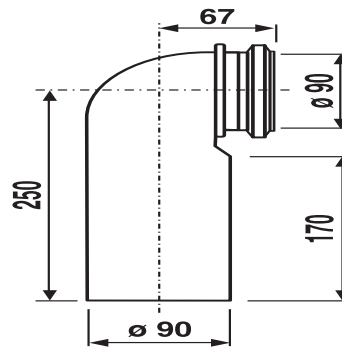

58.904.00..0000

SANIT WC connection bend 90deg DN90 1 space

Item number

58.904.00..0000

Product description

WC connecting 90deg, DN 90, 1 space
in PE plastic black, for welding to PE-pipe or inserting into another waste pipe, with protection plugs, packed in a plastic bag

tested to DIN 1389

Accessories:

- reducing sleeve DN 90/DN 100 code no. 58.211.00..0000