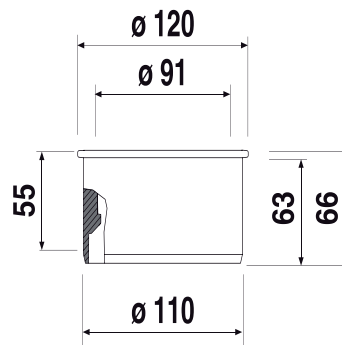

58.211.00..0000

SANIT Reducing sleeve DN90/DN100 black

Item number

58.211.00..0000

Product description

Reducing sleeve DN 90/DN 100
in PE plastic black, weldable, for the transition between pipes DN 90 to DN 100 in the area of WC drain pipes, packed in a plastic bag