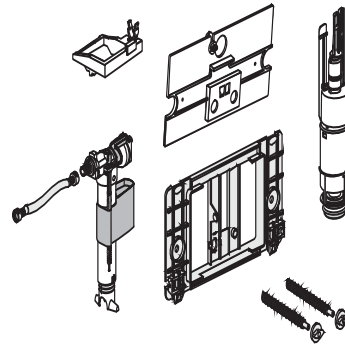

## SANIT Conversion set conc. cistern large access

### Product description

Conversion set from start/stop to dual flush  
for concealed cisterns CC-120-L with large access opening