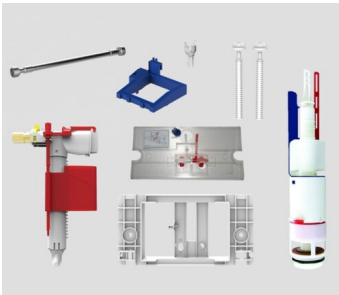

## SANIT Conversion set conc. cistern large access

### Product description

Conversion set from start/stop to dual flush  
for concealed cisterns CC-120-L with large access opening