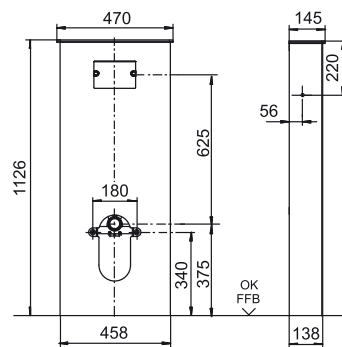

### Item number

04.208.00..0004

### Product description

Cladding for INEO SOLO sanitary module for wall-hung WC, colour black, suitable for use in wet rooms, water-resistant, washable, the surface is abrasion-resistant, stain-resistant, light-fast, non-porous and therefore completely hygienic, easy to clean and impervious to common household cleaning products (not resistant to scrubbing or acids), with cut-outs or preparation for cut-outs