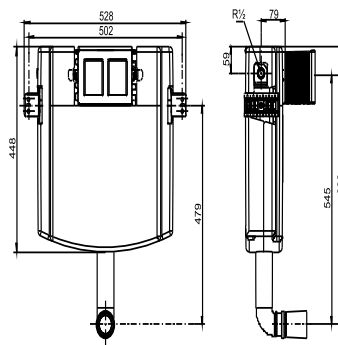

95.726.00..0000

SANIT concealed cistern INEO FronTop 985

Item number

95.726.00..0000

Product description

Concealed cistern INEO FronTop 985 with small access opening, front/top operated installation height: 985 mm, SANIT concealed cistern (CC-122-S-UO-2V-2C) insulated against condensation, with dual flush (6-4.5l/4-2l), factory setting 6 and 3 litres, button function transmitted to INEO flush valve via flexible cables, connection to push plate via turn-click connection, flush pipe bend with protection cap, SANIT fill valve Noise Class I, angle valve R 1/2, protection box for access opening can be cut to size, with fixing brackets, without fastenings, packed in a box

Concealed cisterns tested to DIN EN 14055, Noise Class I

Accessories:

- adjustable flush reducer code no. 05.261.00..0000