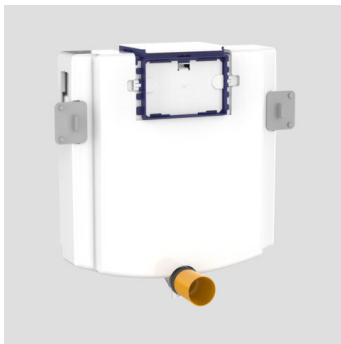

95.725.00..0000

SANIT concealed cistern INEO FronTop 820

Item number

95.725.00..0000

Product description

Concealed cistern INEO FronTop 820 with small access opening, front/top operated installation height: 820 mm, SANIT concealed cistern (CC-122-S-UO-2V-2C) insulated against condensation, with dual flush (6l/3l), button function transmitted to INEO flush valve via flexible cables, connection to push plate via turn-click connection, flush pipe bend with protection cap, SANIT fill valve Noise Class I, angle valve R 1/2, protection box for access opening can be cut to size, with fixing brackets, without fastenings, packed in a box
concealed cistern tested to DIN EN 14055, Noise Class I