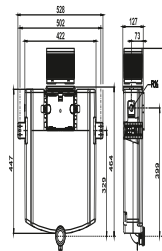

95.725.00..0000

SANIT concealed cistern INEO FronTop 820

Item number

95.725.00..0000

Product description

Concealed cistern INEO FronTop 820 with small access opening, front/top operated installation height: 820 mm, SANIT concealed cistern (CC-122-S-UO-2V-2C) insulated against condensation, with dual flush (6l/3l), button function transmitted to INEO flush valve via flexible cables, connection to push plate via turn-click connection, flush pipe bend with protection cap, SANIT fill valve Noise Class I, angle valve R 1/2, protection box for access opening can be cut to size, with fixing brackets, without fastenings, packed in a box
concealed cistern tested to DIN EN 14055, Noise Class I