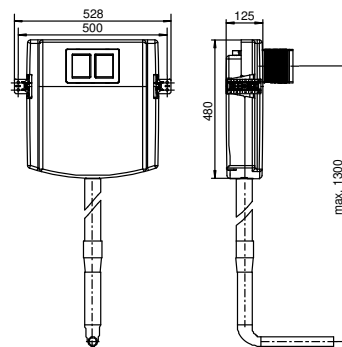

95.722.00..0000

SANIT concealed cistern INEO for squat toilet

Item number

95.722.00..0000

Product description

Concealed cistern INEO for squat toilet with small access opening, front operated, SANIT concealed cistern (CC-121-S-FO-2V-2C) with insulation against condensation, with dual flush (7-4.5 l / 4-2 l), factory setting 6 and 3 litres, button function transmitted to INEO flush valve via flexible cables, connection to push plate via turn-click connection, 2-piece flush pipe, SANIT fill valve Noise Class I, 2-piece R 1/2 angle valve, protection box for access opening can be cut to size, with fixing brackets, without fastenings, packed in a box